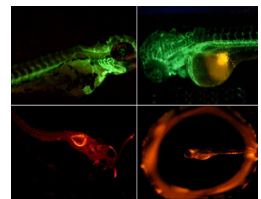

**Nail
Capillary**

Beauty

RESEARCH & DEVELOPMENT

**Fluid
Dispensing**

**Model
Organisms**

**Life
Sciences**

PRODUCT LIST

Product	Resolution	Magnification	Interface	Measurement & Calibration	LEDs	Polarizer	LWD	Special Effects
AM7915MZT	5MP	10x~220x	USB 2.0	✓	8 White	✓	-	FLC + AMR + EDR + EDOF
AM7915MZTL	5MP	10x~140x	USB 2.0	✓	8 White	✓	✓	FLC + AMR + EDR + EDOF
AM7515MT2A	5MP	130x~220x	USB 2.0	✓	8 White	-	-	FLC + AMR + AXI
AM7515MT4A	5MP	415x~470x	USB 2.0	✓	8 White	-	-	FLC + AMR + AXI
AM7515MT8A	5MP	700x~900x	USB 2.0	✓	8 White	-	-	FLC + AMR + AXI
AF4915ZT	1.3MP	20x~220x	USB 2.0	✓	8 White	✓	-	FLC + AMR + EDR + EDOF
AF4915ZTL	1.3MP	10x~140x	USB 2.0	✓	8 White	✓	-	FLC + AMR + EDR + EDOF
AF3113T	640*480	20x~50x, 200x	USB 2.0	✓	8 White	-	-	-
AM5216ZT	720p	20x~220x	VGA (D-Sub)	-	8 White	✓	-	-
AM5216ZTL	720p	10x~140x	VGA (D-Sub)	-	8 White	✓	✓	-
AM52818MZT	HD 720p	20x~220x	HDMI	-	8 White	✓	-	-
AM52818MZL	720p	10x~140x	HDMI	-	8 White	✓	✓	-