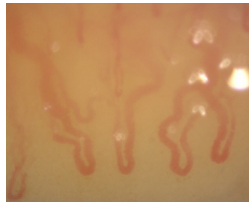

**Nail
Capillary**

Beauty

RESEARCH & DEVELOPMENT

**Fluid
Dispensing**

**Model
Organisms**

**Life
Sciences**

PRODUCT LIST

Product	Resolution	Magnification	Interface	Measurement & Calibration	LEDs	Polarizer	LWD	Special Effects
AM7915MZT	5MP	10x~220x	USB 2.0	✓	8 White	✓	-	FLC + AMR + EDR + EDOF
AM7915MZTL	5MP	10x~140x	USB 2.0	✓	8 White	✓	✓	FLC + AMR + EDR + EDOF
AM7515MT2A	5MP	130x~220x	USB 2.0	✓	8 White	-	-	FLC + AMR + AXI
AM7515MT4A	5MP	415x~470x	USB 2.0	✓	8 White	-	-	FLC + AMR + AXI
AM7515MT8A	5MP	700x~900x	USB 2.0	✓	8 White	-	-	FLC + AMR + AXI
AF4915ZT	1.3MP	20x~220x	USB 2.0	✓	8 White	✓	-	FLC + AMR + EDR + EDOF
AF4915ZTL	1.3MP	10x~140x	USB 2.0	✓	8 White	✓	-	FLC + AMR + EDR + EDOF
AF3113T	640*480	20x~50x, 200x	USB 2.0	✓	8 White	-	-	-
AM5216ZT	720p	20x~220x	VGA (D-Sub)	-	8 White	✓	-	-
AM5216ZTL	720p	10x~140x	VGA (D-Sub)	-	8 White	✓	✓	-
AM52818MZT	HD 720p	20x~220x	HDMI	-	8 White	✓	-	-
AM52818MZL	720p	10x~140x	HDMI	-	8 White	✓	✓	-